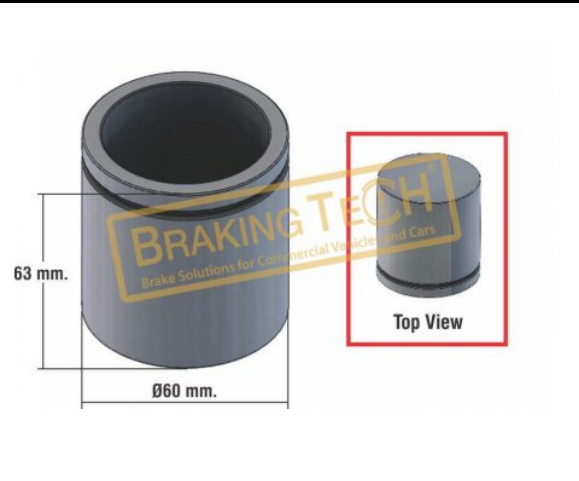

BTG80033

Açıklama :
Kaliper Piston

Uygulama ::
Girling, Iveco, Renault Midliner, Mercedes Vario, Sprinter, LRG (612, 613, 516, 517, 640, 641) using with BTG80031

OEM No :
68320563, 31320085, 42530548

No	BT No	Bilgi
1	BTT430 x 1	Piston Ø60x63mm