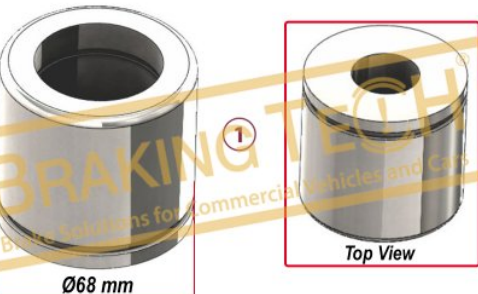

BTG80052

Açıklama :
Kaliper Piston

No	BT No	Bilgi
1	BTT411 x1	Ø68 x Ø28 x 62 mm.

Uygulama ::
Hydraulic

OEM No :
68320293